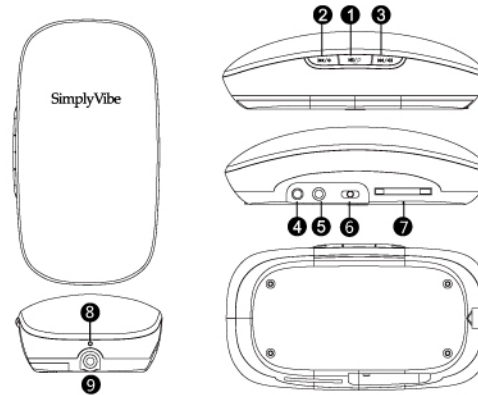

Specifications

Impedance: 4 Ohm
Aux in : 3.5mm
output : 1W
voltage : DC 5V
Driver size : 2.75*1.18inches
Dimensions : 4.72 *1.38*2.6inches
N.W : 0.29lb
Material: Plastic
Color: Black, white, red, blue, yellow, pink

Contents

Speaker, USB cable, audio cable, user manual, Rope

Function Instructions

- 1 SD mode: Play/pause; mute under Aux ;FM mode: short press to achieve mute, long press to achieve auto search stations & saving; AUX mode: Mute
- 2 SD mode : enter previous song by ⏮ for short time, long press to achieve volume decrease
FM mode: short press to enter previous station, long press to achieve volume decrease
- 3 SD mode: enter next song by ⏭ for short time, long press to achieve volume increase ;FM mode: short press to enter next station, long press to achieve volume increase
- 4 Charging interface
- 5 Aux in: Compatible with laptop,iPod,MP3,MP4,mobilephone etc
- 6 Power on/off, SD/FM mode switch
- 7 SD card slot
- 8 LED indicator :it is orange when charging and turn green when full charge of the battery
- 9 Earphone jack